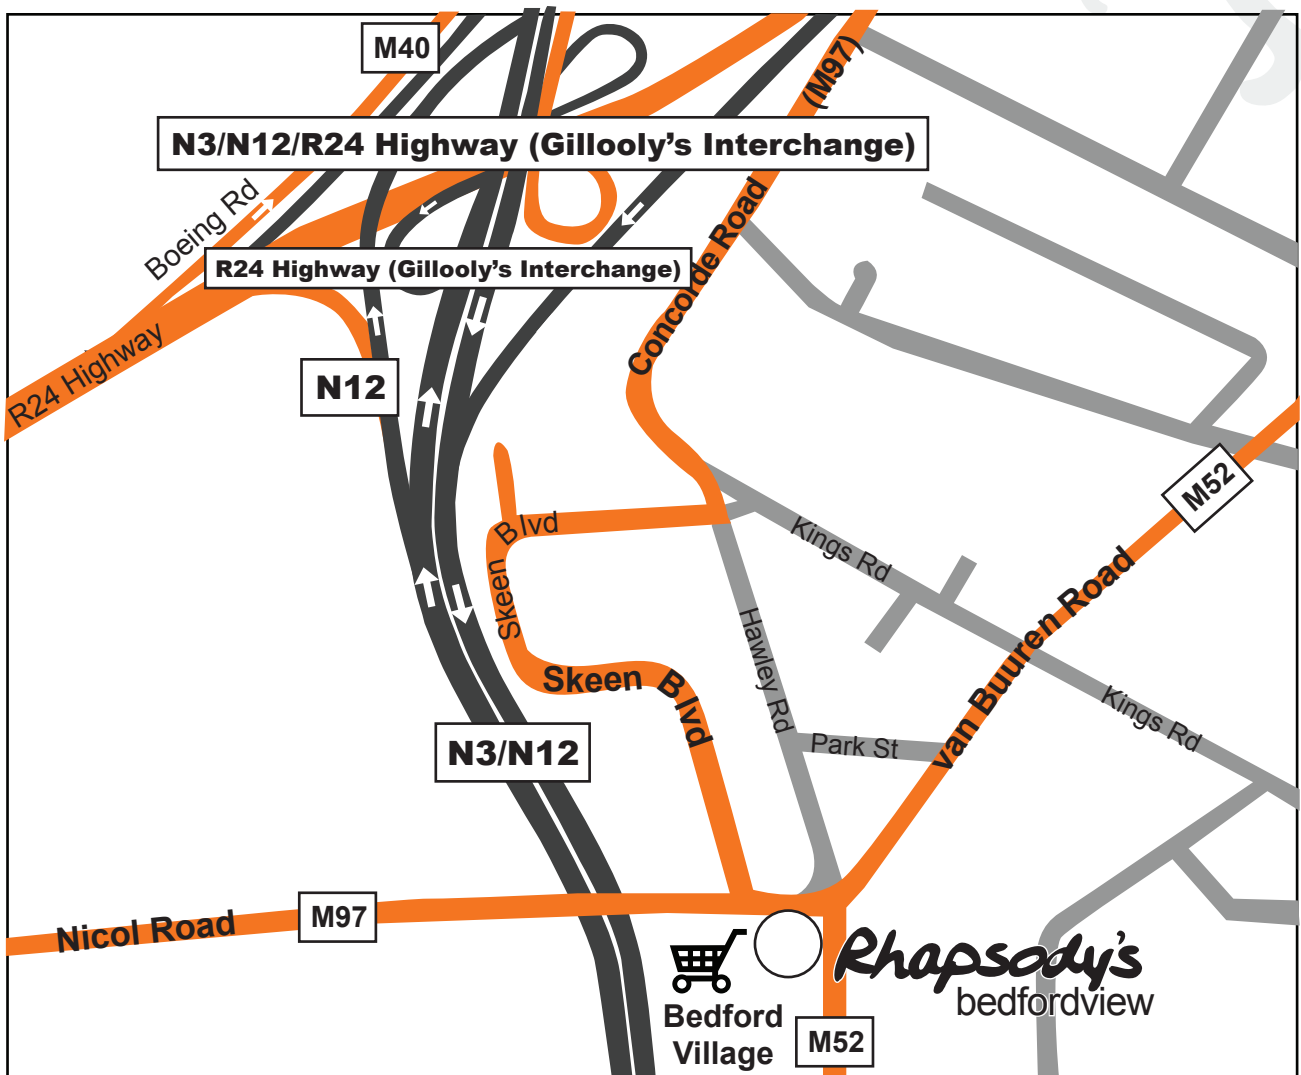

DIRECTIONS TO RHAPSODY'S BEDFORDVIEW

From Pretoria, take the N1. At Buccleuch take the N3 route towards Durban. Stay on the N3, then take the van Buuren offramp, turn left into van Buuren Road. You will see the Bedford Village Shopping Centre on your left.