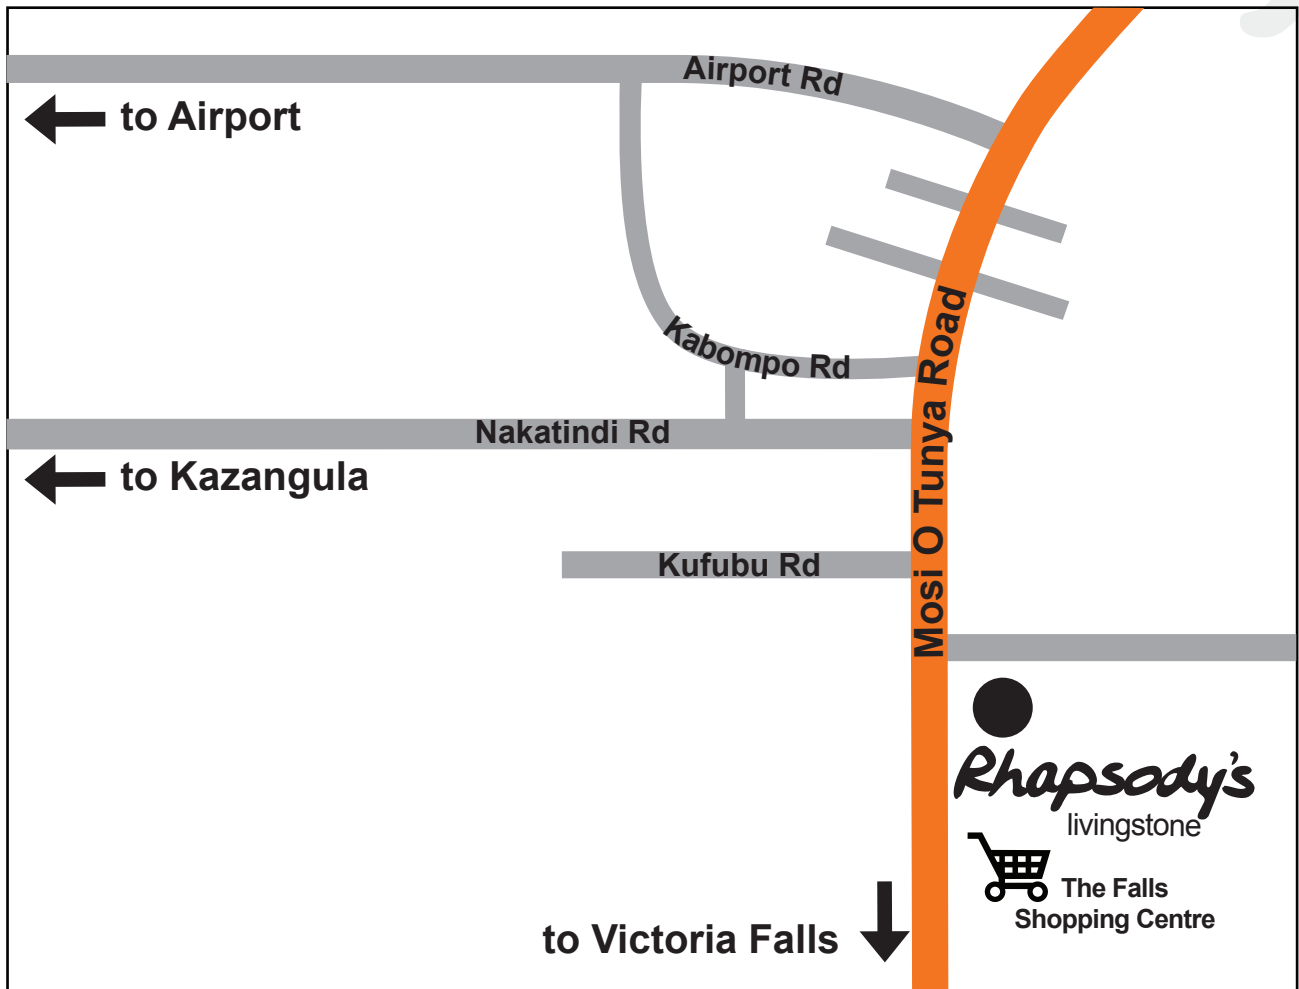

DIRECTIONS TO RHAPSODY'S LIVINGSTONE

From Airport or Kazangula (ferry border post): Turn right into the main street, Mosi O Tunya Road. You will see the Falls Shopping Centre on your left.

RHAPSODY'S LIVINGSTONE